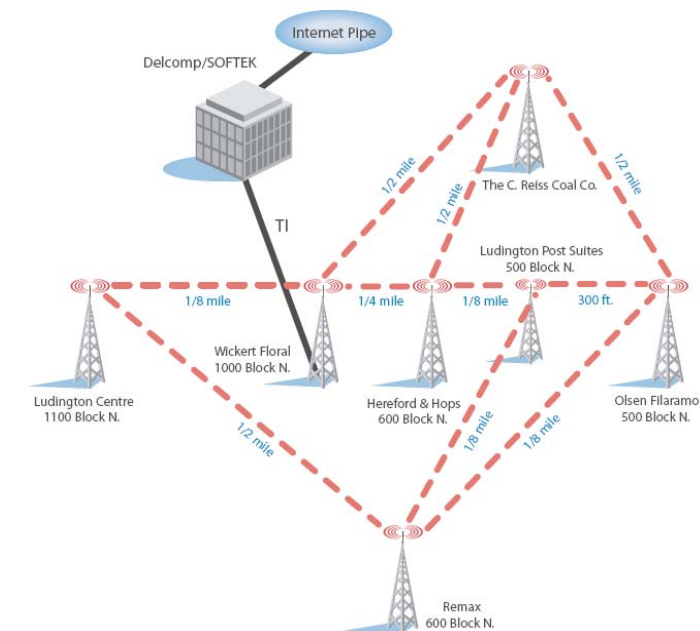

their chosen vendor would be critical.

According to Eric Lundin, Director of Business Development, "We chose Wave Wireless and their SPEEDMesh™ routers because of mesh networking capabilities. Given our location in rural Michigan, we needed a cost-effective solution that would allow us to cover a large geographic area. The SPEEDMesh router was the only solution we evaluated that would address our requirements". Delcomp/SOFTEK was searching for a high level of security and what they found with the SPEEDMesh router was 128-bit AES encryption.